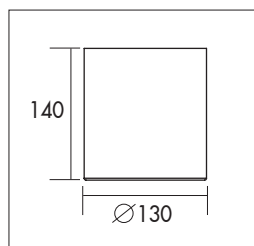

Marici 130-140 SPECULAR SUSPENDED

Ronde LED pendel downlight. Voorzien van decoratieve aluminium (99,9%) hoogglans reflector (UGR<18). Gesatineerde PS Microprisma afscherming voor extra comfort. Brede bundel (>77,0°) en hoge efficiency (max 134lm/w) met CRI>80. Wit gelakte (RAL 9003) stalen behuizing. Wordt geleverd inclusief interne driver. Directe aansluiting op netspanning. Zeer geschikt als basis verlichting in gangen, kantoren, vides, kerken en moskeeën. Inclusief 3 meter snoer en staal kabels (3x). Snelle en eenvoudige montage. Onderhoudsarm en hoge levensduurverwachting. Kleur stabiliteit, Mac Adam <3. Vijf jaar garantie.

Round suspended LED downlight. High gloss aluminium reflector (99,9%) with specular finish (UGR<22). Wide beam angle (>77,0°) and high efficiency (max 134lm/w) with CRI>80. Satinated PS Microprism diffuser for high comfort. White painted steel body (RAL9003). Direct connection to mains. Very suitable as general lighting in hallways, offices, high rooms like lobby's, churches and mosques. Including 3 meter cable and steel wires (3x) Low maintenance and high life expectancy. Colour stability, Mac Adam <3. Fast and easy mounting. Five years warranty.