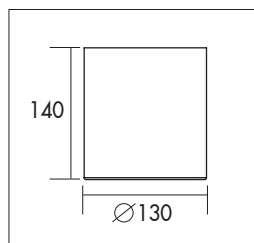

Opties:

- Vlees, Brood of Crisp white (2700k of 3500k)
- 90CRI of 97CRI

Opties:

- Meat, Bread or Crisp white (2700k or 3500k)
- 90CRI or 97CRI