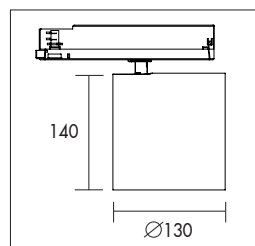

Opties:

- Vlees, Brood of Crisp white (2700k of 3500k)
- 90CRI of 97CRI
- Andere RAL kleur

Opties:

- Meat, Bread or Crisp white (2700k or 3500k)
- 90CRI or 97CRI
- Different RAL Colour