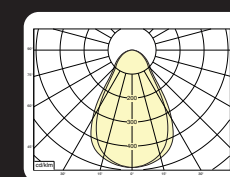

Options:

- GST18i5® connector
- Different RAL color
- IP65

23008W.13.TWW
13w 2700-6500k 1090-1230lm
ηLB 71%

melis lighting