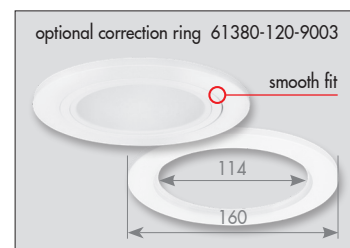

Compact tunable white modular LED downlight with satinated PS Microprism diffuser. Wide beam angle (>66°) and low glare at maximum power (UGR<18). Aluminum white reflector. Tunable white - dynamic mixing of light colour, linear colour mixing between 2700K and 6500k. White painted die cast aluminum body (RAL9003). Very suitable as general lighting in schools, theatres and museums. Delivered including external DALI DT8 driver. Direct connection to 220-240VAC. Colour stability, Mac Adam <3. Low maintenance and high life expectancy (60.000 hours L90B10). Fast and easy mounting with springs. Five years warranty.

Wattage Watts	Kleur Colour	Lumen* Lumen*	CRI CRI	Gewicht (kg) Weight (kg)	Noodvoorz. (u) Emergency (h)	Dali Dali	Casambi Casambi
13w	2700-6500k	1090-1230	>92	0,75	1/3	23008W.13.TWW	23008W.13.TWWC
19w	2700-6500k	1435-1630	>92	0,75	1/3	23008W.19.TWW	23008W.19.TWWC
26w	2700-6500k	1895-2150	>92	0,75	1/3	23008W.26.TWW	23008W.26.TWWC
34w	2700-6500k	2340-2660	>92	0,75	1/3	23008W.34.TWW	23008W.34.TWWC

* Lichtstroom van armatuur, tolerantie van +/- 10%

* Luminaire luminous flux, tolerance of +/- 10%