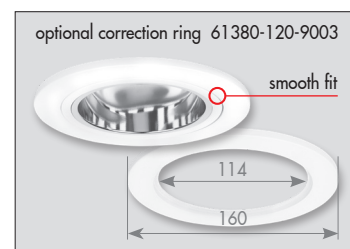

Round miniature tunable white modular LED downlight with sated PS Microprism diffuser. Wide beam angle (>77°) and low glare at maximum power (UGR<18). Specular aluminum reflector. Tunable white - dynamic mixing of light colour, linear colour mixing between 2700K and 6500k. White painted die cast aluminum body (RAL9003). Very suitable as general lighting in schools, theatres and museums. Delivered including DALI DT8 driver. Direct connection to 220-240VAC. Colour stability, Mac Adam <3. Low maintenance and high life expectancy (60.000 hours L90B10). Fast and easy mounting with springs. Five years warranty.

Wattage Watts	Kleur Colour	Lumen* Lumen*	CRI CRI	Gewicht (kg) Weight (kg)	Noodvoorz. (u) Emergency (h)	Dali Dali	Casambi Casambi
13w	2700-6500k	1160-1320	>92	0,75	1/3	23008W.13.TW	23008W.13.TWC
19w	2700-6500k	1540-1745	>92	0,75	1/3	23008W.19.TW	23008W.19.TWC
26w	2700-6500k	2025-2300	>92	0,75	1/3	23008W.26.TW	23008W.26.TWC
34w	2700-6500k	2510-2845	>92	0,75	1/3	23008W.34.TW	23008W.34.TWC

* Lichtstroom van armatuur, tolerantie van +/- 10%

* Luminaire luminous flux, tolerance of +/- 10%