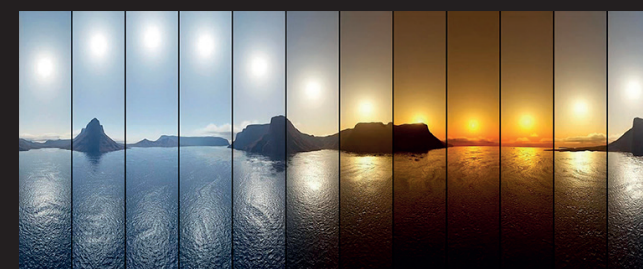

Options:

- GST18i5® connector
- Different RAL color
- IP65

23008W.13.TW
13w 2700-6500k 1160-1320lm
ηLB 76%

melis lighting