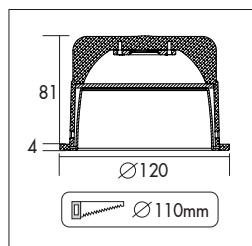

RGB and tunable white modular LED downlight with specular high efficiency (>80%) aluminum reflector and satinated PS Microprism diffuser. Build-in RGB + tuneable white LED technology (>100lm/w, 2500-7000k, CRI>90). RGB dimming 0-100%, CCT dimming 5-100%. White painted die cast aluminum body (RAL9003). Ideal for museums, theaters and hospitals. Standard 0,5m cable. Delivered including DALI driver. Direct connection to 48VDC or 220-240VAC. Very high initial colour stability, Mac Adam <1. Low maintenance and high life expectancy (50.000 hours L90B10). Fast and easy mounting with springs. Five years warranty.

Wattage Watts	Lumen* Lumen*	CRI CRI	Gewicht (kg) Weight (kg)	48VDC 48VDC	220-240VAC 220-240VAC	Casambi Casambi
22w	1750	>90	0,8	23008W.22D.RGB	23008W.22A.RGB	23008W.22C.RGB
31w	2280	>90	0,8	23008W.31D.RGB	23008W.31A.RGB	23008W.31C.RGB

* Lichtstroom van armatuur, tolerantie van +/- 10%

* Luminaire luminous flux, tolerance of +/- 10%