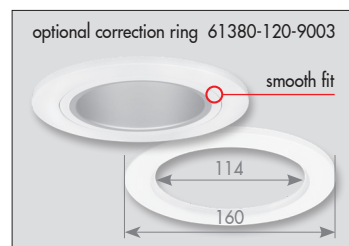

Compact tunable white modular LED downlight with satinated PS Microprism diffuser. Wide beam angle (>73°) and low glare at maximum power (UGR<21). Aluminum matt reflector. Tunable white - dynamic mixing of light colour, linear colour mixing between 2700K and 6500k. White painted die cast aluminum body (RAL9003). Very suitable as general lighting in schools, theatres and museums. Delivered including external DALI DT8 driver. Direct connection to 220-240VAC. Colour stability, Mac Adam <3. Low maintenance and high life expectancy (60.000 hours L90B10). Fast and easy mounting with springs. Five years warranty.

Wattage Watts	Kleur Colour	Lumen* Lumen*	CRI CRI	Gewicht (kg) Weight (kg)	Noodvoorz. (u) Emergency (h)	Dali Dali	Casambi Casambi
13w	2700-6500k	1100-1250	>92	0,75	1/3	23008W.13.TWM	23008W.13.TWMC
19w	2700-6500k	1455-1650	>92	0,75	1/3	23008W.19.TWM	23008W.19.TWMC
26w	2700-6500k	1920-2180	>92	0,75	1/3	23008W.26.TWM	23008W.26.TWMC
34w	2700-6500k	2375-2695	>92	0,75	1/3	23008W.34.TWM	23008W.34.TWMC

* Lichtstroom van armatuur, tolerantie van +/- 10%

* Luminaire luminous flux, tolerance of +/- 10%