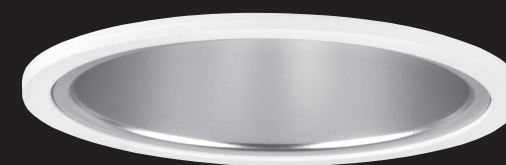

INBOUW DOWNLIGHTS RECESSED DOWNLIGHTS