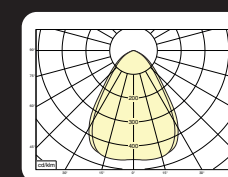

Options:

- GST18i5® connector
- Different RAL color
- IP65