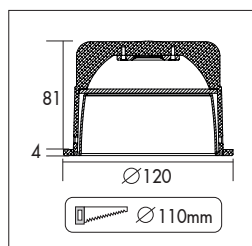

Compact tunable white modular LED downlight with satinated PS Microprism diffuser. Wide beam angle (>73°) and low glare at maximum power (UGR<21). Aluminum matt reflector. Tunable white - dynamic mixing of light colour, linear colour mixing between 2700K and 6500k. White painted die cast aluminum body (RAL9003). Very suitable as general lighting in schools, theatres and museums. Delivered including external DALI DT8 driver. Direct connection to 220-240VAC. Colour stability, Mac Adam <3. Low maintenance and high life expectancy (60.000 hours L90B10). Fast and easy mounting with springs. Five years warranty.

Wattage Watts	Kleur Colour	Lumen* Lumen*	CRI CRI	Gewicht (kg) Weight (kg)	Noodvoorz. (u) Emergency (h)	Dali Dali	Casambi Casambi
13w	2700-6500k	1100-1250	>92	0,75	1/3	23008W.13.TWM	23008W.13.TWMC
19w	2700-6500k	1455-1650	>92	0,75	1/3	23008W.19.TWM	23008W.19.TWMC
26w	2700-6500k	1920-2180	>92	0,75	1/3	23008W.26.TWM	23008W.26.TWMC
34w	2700-6500k	2375-2695	>92	0,75	1/3	23008W.34.TWM	23008W.34.TWMC

* Lichtstroom van armatuur, tolerantie van +/- 10%

* Luminaire luminous flux, tolerance of +/- 10%