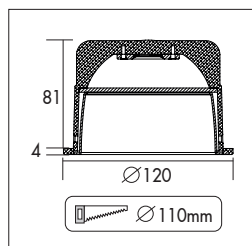

RGB and tunable white modular LED downlight with high efficiency (>80%) matt aluminum reflector and satinated PS Microprism diffuser. Build-in RGB + tuneable white LED technology (>100lm/w, 2500-7000k, CRI>90). RGB dimming 0-100%, CCT dimming 5-100%. White painted die cast aluminum body (RAL9003). Ideal for museums, theaters and hospitals. Standard 0,5m cable. Delivered including external DALI driver. Direct connection to 48VDC or 220-240VAC. Very high initial colour stability, Mac Adam <1. Low maintenance and high life expectancy (50.000 hours L90B10). Fast and easy mounting with springs. Five years warranty.

Wattage Watts	Lumen* Lumen*	CRI CRI	Gewicht (kg) Weight (kg)	48VDC 48VDC	220-240VAC 220-240VAC	Casambi Casambi
22w	1660	>90	0,75	23008W.22D.RGBM	23008W.22A.RGBM	23008W.22C.RGBM
31w	2160	>90	0,75	23008W.31D.RGBM	23008W.31A.RGBM	23008W.31C.RGBM

* Lichtstroom van armatuur, tolerantie van +/- 10%

* Luminaire luminous flux, tolerance of +/- 10%

Opties:

- GST18i5® connector
- Andere RAL kleur
- IP65