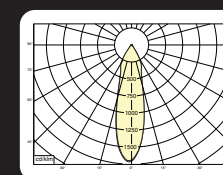

23000W.938.30B

Black Baffle

9w 3000k 38° 815lm

ηLB 66%

melis lighting