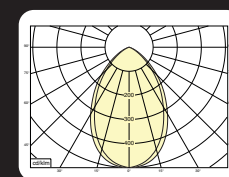

Options:

- GST18i3® connector + BST14i2 connector
- GST18i5® connector
- Different RAL color