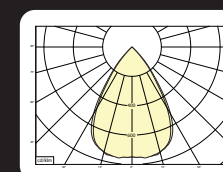

23011W.25.30

25w 3000k 3260lm
ηLB 81%

melis lighting