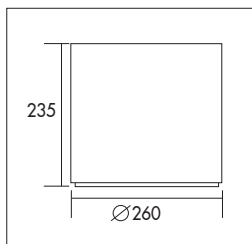

Wattage Watts	Kleur Colour	Lumen* Lumen*	Amperage (mA) Amperage (mA)	Gewicht (kg) Weight (kg)	Artikel nr. Article no.	Dali Dali
18w	3000k	2420	350	6	23011WPN.18.30	23011WPN.18.32
25w	3000k	3260	500	6	23011WPN.25.30	23011WPN.25.32
33w	3000k	4030	700	6	23011WPN.33.30	23011WPN.33.32
45w	3000k	5100	900	6	23011WPN.45.30	23011WPN.45.32
54w	3000k	5760	1050	6	23011WPN.54.30	23011WPN.54.32
62w	3000k	6370	1200	6	23011WPN.62.30	23011WPN.62.32
69w	3000k	6845	1300	6	23011WPN.69.30	23011WPN.69.32
18w	4000k	2545	350	6	23011WPN.18.40	23011WPN.18.42
25w	4000k	3430	500	6	23011WPN.25.40	23011WPN.25.42
33w	4000k	4240	700	6	23011WPN.33.40	23011WPN.33.42
45w	4000k	5380	900	6	23011WPN.45.40	23011WPN.45.42
54w	4000k	6070	1050	6	23011WPN.54.40	23011WPN.54.42
62w	4000k	6700	1200	6	23011WPN.62.40	23011WPN.62.42
69w	4000k	7200	1300	6	23011WPN.69.40	23011WPN.69.42

* Lichtstroom van armatuur, tolerantie van +/- 10%

* Luminaire luminous flux, tolerance of +/- 10%