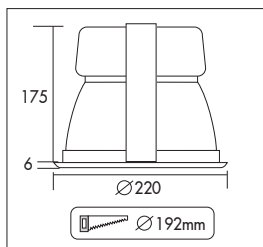

Tunable white modular LED downlight with faceted reflector and satinated PS Microprism diffuser. Wide beam angle (>69°) and low glare at maximum power (UGR<20). High efficiency aluminum reflector. Tunable white - dynamic mixing of light colour, linear colour mixing between 2700K and 6500k. Housing made of galvanised sheet metal and white painted (RAL 9003) aluminum trim. Very suitable as general lighting in theatres and museums. Delivered including external DALI driver. Direct connection to 220-240VAC. Colour stability, Mac Adam <3. Low maintenance and high life expectancy (60.000 hours L90B10). Fast and easy mounting with springs. Five years warranty.

Wattage Watts	Kleur Colour	Lumen* Lumen*	CRI CRI	Gewicht (kg) Weight (kg)	Noodvoorz. (u) Emergency (h)	Dali Dali	Casambi Casambi
13w	2700-6500k	1160-1320	>92	2,7	1/3	20017W.13.TW	20017W.13.TWC
19w	2700-6500k	1535-1745	>92	2,7	1/3	20017W.19.TW	20017W.19.TWC
26w	2700-6500k	2030-2300	>92	2,7	1/3	20017W.26.TW	20017W.26.TWC
34w	2700-6500k	2510-2845	>92	2,7	1/3	20017W.34.TW	20017W.34.TWC
39w	2700-6500k	2780-3150	>92	2,7	1/3	20017W.39.TW	20017W.39.TWC
45w	2700-6500k	3045-3450	>92	2,7	1/3	20017W.45.TW	20017W.45.TWC
50w	2700-6500k	2600-3745	>92	2,7	1/3	20017W.50.TW	20017W.50.TWC

* Lichtstroom van armatuur, tolerantie van +/- 10%

* Luminaire luminous flux, tolerance of +/- 10%