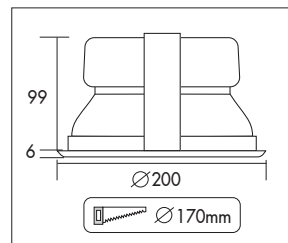

Tunable white modular LED downlight with shallow build-in height and a satinated PS Microprism diffuser. Wide beam angle (>84°) and low glare at maximum power (UGR<22). High efficiency aluminum reflector. Tunable white - dynamic mixing of light colour, linear colour mixing between 2700K and 6500k. Housing made of galvanised sheet metal and white painted (RAL 9003) aluminum trim. Very suitable as general lighting in theatres and museums. Delivered including external DALI driver. Direct connection to 220-240VAC. Colour stability, Mac Adam <3. Low maintenance and high life expectancy (60.000 hours L90B10). Fast and easy mounting with springs. Five years warranty.

Wattage Watts	Kleur Colour	Lumen* Lumen*	CRI CRI	Gewicht (kg) Weight (kg)	Noodvoorz. (u) Emergency (h)	Dali Dali	Casambi Casambi
13w	2700-6500k	1285-1460	>92	2,7	1/3	21004W.13.TW	21004W.13.TWC
19w	2700-6500k	1700-1930	>92	2,7	1/3	21004W.19.TW	21004W.19.TWC
26w	2700-6500k	2240-2545	>92	2,7	1/3	21004W.26.TW	21004W.26.TWC
34w	2700-6500k	2770-3145	>92	2,7	1/3	21004W.34.TW	21004W.34.TWC
39w	2700-6500k	3070-3485	>92	2,7	1/3	21004W.39.TW	21004W.39.TWC
45w	2700-6500k	3365-3815	>92	2,7	1/3	21004W.45.TW	21004W.45.TWC
50w	2700-6500k	3645-4135	>92	2,7	1/3	21004W.50.TW	21004W.50.TWC

* Lichtstroom van armatuur, tolerantie van +/- 10%

* Luminaire luminous flux, tolerance of +/- 10%