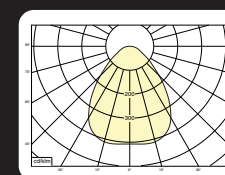

Options:

- GST18i3® connector + BST14i2 connector
- GST18i5® connector
- Different RAL color
- Side spring