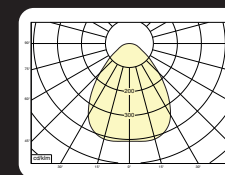

Options:

- GST18i3® connector + BST14i2 connector
- GST18i5® connector
- Different RAL color
- Side spring