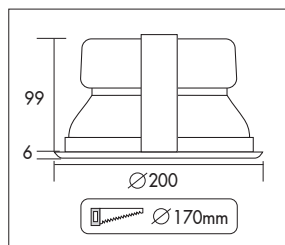

RGB and tunable white modular LED downlight with low build-in height and a satinated PS Microprism diffuser. Wide beam angle (>84°) and low glare at maximum power (UGR<22). High efficiency aluminum reflector (>80%). Build-in RGB + tuneable white LED technology (>100lm/w, 2500-7000k, CRI>90). RGB dimming 0-100%, CCT dimming 5-100%. Controllable over DALI DT8 protocol (only 1 bus adress per luminaire) Housing made of galvanised sheet metal and white painted (RAL 9003) aluminum trim. Very suitable as general lighting in theatres and museums. Delivered including external DALI driver. Direct connection to 48VDC or 220-240VAC. Very high initial colour stability, Mac Adam <1. Low maintenance and high life expectancy (50.000 hours L90B10). Fast and easy mounting with springs. Five years warranty.

Wattage Watts	Lumen* Lumen*	CRI CRI	Gewicht (kg) Weight (kg)	48VDC 48VDC	220-240VAC 220-240VAC	Casambi Casambi
22w	1930	>90	2,8	21004W.22D.RGB	21004W.22A.RGB	21004W.22C.RGB
31w	2520	>90	2,8	21004W.31D.RGB	21004W.31A.RGB	21004W.31C.RGB
50w	3360	>90	2,8	21004W.50D.RGB	21004W.50A.RGB	21004W.50C.RGB

* Lichtstroom van armatuur, tolerantie van +/- 10%

* Luminaire luminous flux, tolerance of +/- 10%

Optional:
Gypsum ceiling
spring

INBOUW DOWNLIGHTS RECESSED DOWNLIGHTS