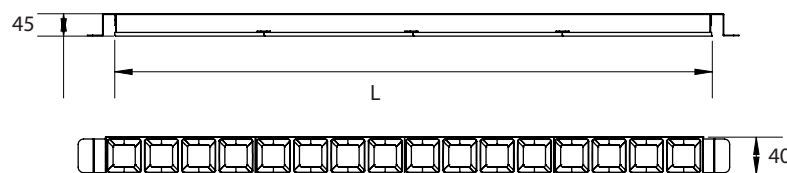

Wattage Watts	Kleur Colour	Lumen* Lumen*	CRI (Ra) CRI (Ra)	LED rij LED row	B (mm) W (mm)	L (mm) L (mm)	H (mm) H (mm)	Gewicht (kg) Weight (kg)	Noodvoorz. (u) Emergency (h)	Artikel nr. Article no.	Dali Dali
7W	3000k	931	>80	1	40	280	45	0,4	1/3	61424WA.7.30_	61424WA.7.32_
14W	3000k	1862	>80	1	40	559	45	0,8	1/3	61424WB.14.30_	61424WB.14.32_
21W	3000k	2793	>80	1	40	839	45	1,2	1/3	61424WC.21.30_	61424WC.21.32_
28W	3000k	3724	>80	1	40	1118	45	1,6	1/3	61424WD.28.30_	61424WD.28.32_
35W	3000k	4655	>80	1	40	1398	45	2,0	1/3	61424WE.35.30_	61424WE.35.32_
42W	3000k	5586	>80	1	40	1677	45	2,4	1/3	61424WF.42.30_	61424WF.42.32_
7W	4000k	980	>80	1	40	280	45	0,4	1/3	61424WA.7.40_	61424WA.7.42_
14W	4000k	1960	>80	1	40	559	45	0,8	1/3	61424WB.14.40_	61424WB.14.42_
21W	4000k	2940	>80	1	40	839	45	1,2	1/3	61424WC.21.40_	61424WC.21.42_
28W	4000k	3920	>80	1	40	1118	45	1,6	1/3	61424WD.28.40_	61424WD.28.42_
35W	4000k	4900	>80	1	40	1398	45	2,0	1/3	61424WE.35.40_	61424WE.35.42_
42W	4000k	5880	>80	1	40	1677	45	2,4	1/3	61424WF.42.40_	61424WF.42.42_

* Lichtstroom van armatuur, tolerantie van +/- 10%

* Luminaire luminous flux, tolerance of +/- 10%

61424WA.7.30_ _ A of B

A Ceiling Bracket