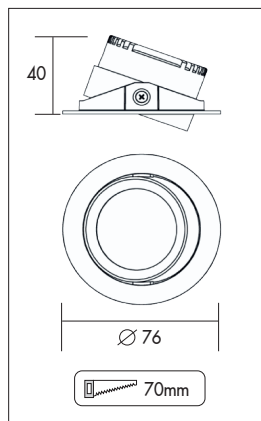

Very compact round LED spot light. Housing made of white painted (RAL9003) cast aluminum. Faceted high-gloss plastic reflector with clear hardened glass shielding (UGR<19). Suitable as accent or general lighting in corridors and public areas. Comes with external driver. Direct connection to 220-240VAC. Quick and easy assembly. Low maintenance and high life expectancy (50,000 hours L80B10). Color stability, Mac Adam <3. Five year warranty.

Wattage Watts	Kleur Colour	Lumen* Lumen*	CRI CRI	Graden Degree	Gewicht (kg) Gewicht (kg)	Artikel nr. Article no.	1-10V 1-10V	Dali Dali	Fase Dim Phase Dim
6W	2700k	570	>90	15°	0,25	29649.6.15.27	29649.6.15.271	29649.6.15.272	29649.6.15.273
6W	2700k	570	>90	25°	0,25	29649.6.25.27	29649.6.25.271	29649.6.25.272	29649.6.25.273
6W	2700k	570	>90	40°	0,25	29649.6.40.27	29649.6.40.271	29649.6.40.272	29649.6.40.273
6W	3000k	600	>90	15°	0,25	29649.6.15.30	29649.6.15.31	29649.6.15.32	29649.6.15.33
6W	3000k	600	>90	25°	0,25	29649.6.25.30	29649.6.25.31	29649.6.25.32	29649.6.25.33
6W	3000k	600	>90	40°	0,25	29649.6.40.30	29649.6.40.31	29649.6.40.32	29649.6.40.33

* Lichtstroom van armatuur, tolerantie van +/- 10%

* Luminaire luminous flux, tolerance of +/- 10%

Opties:

- 1,5 meter snoer met 3-polige Schuko stekker
- 0,5 meter snoer + GST18i3® connector (niet - dimbaar)
- 0,5 meter snoer + GST18i3® and BST14i2 connector (dim)
- 0,5 meter snoer + GST18i5® Blue connector male (dim)

Options:

- 1,5m cable with Schuko 3-pin plug
- 0,5 meter cable + GST18i3® connector (non - dimmable)
- 0,5 meter cable + GST18i3® and BST14i2 connector (dim)
- 0,5 meter cable + GST18i5® Blue connector male (dim)

29649.6.40.30

6w 3000K

600 lumen 40°