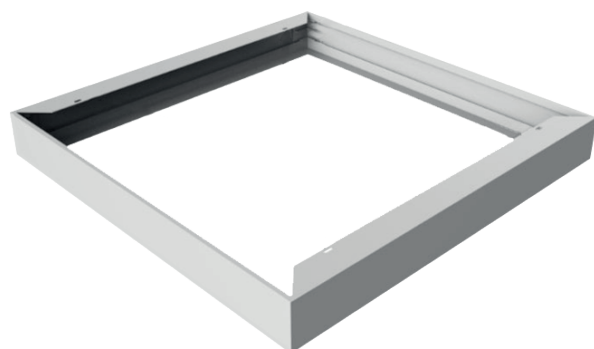

- 60917.FRAME Surface mounting frame 613x613x73mm (one piece set)
  61305.FRAME Surface mounting frame 313x1213x73mm (one piece set)
  60983.FRAME Surface mounting frame 313x1213x73mm (one piece set)

- 60917.FR.BASIC Surface mounting frame 613x613x73mm
  61305.FR.BASIC Surface mounting frame 313x1213x73mm
  60983.FR.BASIC Surface mounting frame 313x1213x73mm

- 60917.GYPSUM Gypsum Ceiling frame 625x625 (suitable for 596x596 panels)

Signify

The FORTIMO trademark is owned by Signify Holding B.V.

60917.CLIPS

Clips Set for 596x596mm panels (4pc)

61305.CLIPS

Clips Set for 296x1196mm panels (4pc)

60983.CLIPS

Clips Set for 596x1196mm panels (6pc)

60917.SUSP

Suspension Set for 596x596mm panels (2pc)

61305.SUSP

Suspension Set for 296x1196mm panels (2pc)

60983.SUSP

Suspension Set for 596x1196mm panels (3pc)