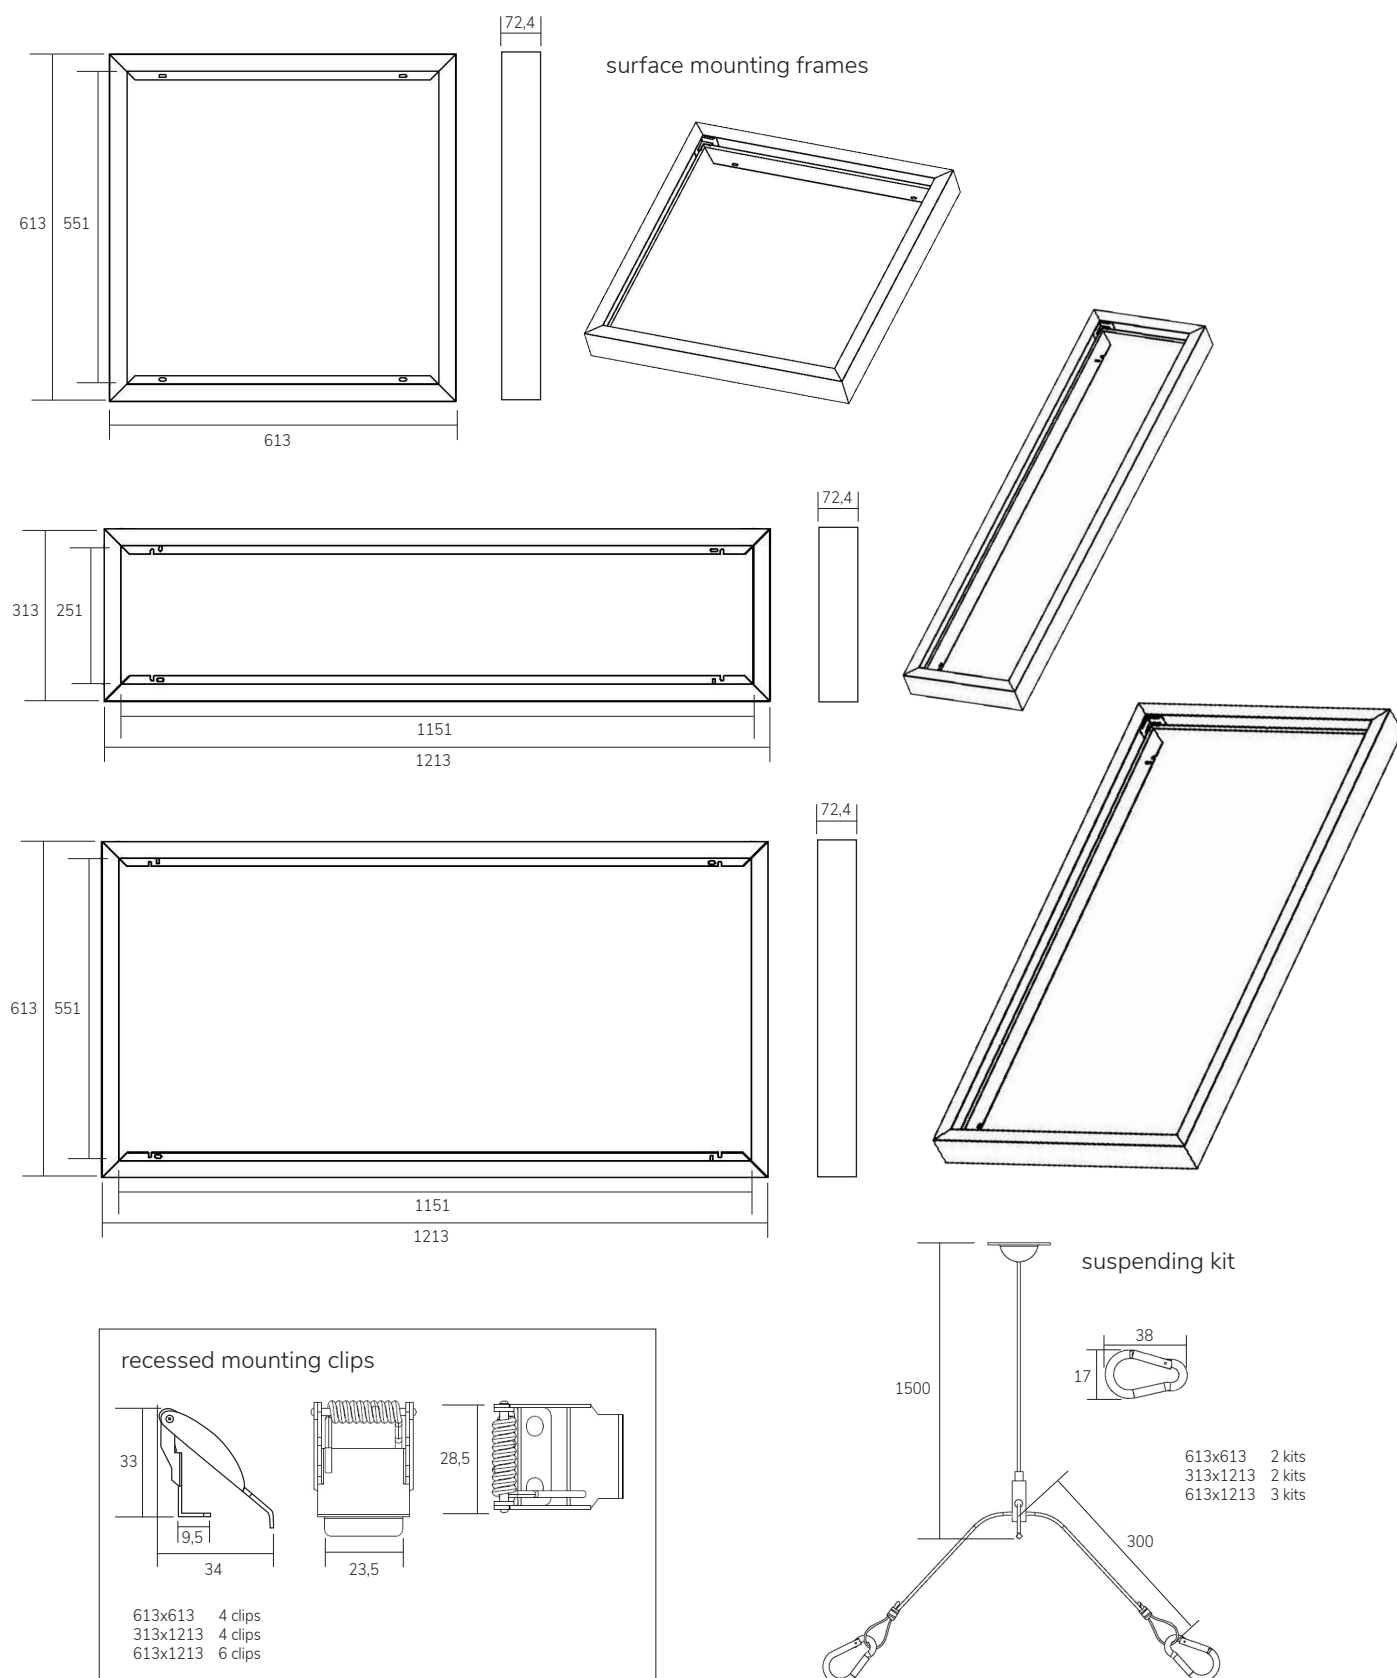

Fortimo LED panelen Accessoires

Om ervoor te zorgen dat Fortimo en Certaflux LED-panelen kunnen worden gebruikt in een grotere verscheidenheid aan binnentoepassingen, kan er een breed scala aan accessoires worden gebruikt. Door deze accessoires te selecteren kunnen de panelen als pendel of opbouw worden gebruikt als armatuur, in verschillende soorten plafonds zoals gipsplafonds.

To enable Fortimo and Certaflux LED panels to be used in a wider variety of indoor applications, a wide range of accessories can be used. By selecting these accessories the panels can be used as a pendant or surface mounted luminaire, or in different types of ceilings like plaster ceilings.

Key features and benefits

- Pendant cable set for suspension applications
- Surface mounted kit and Surface mounted kit basic for surface mounted applications
- Recessed frame and recessed clips to be used in recessed applications like plaster ceilings
- See the application matrix to see which accessory can be used with which panel

The FORTIMO trademark is owned by Signify Holding B.V.