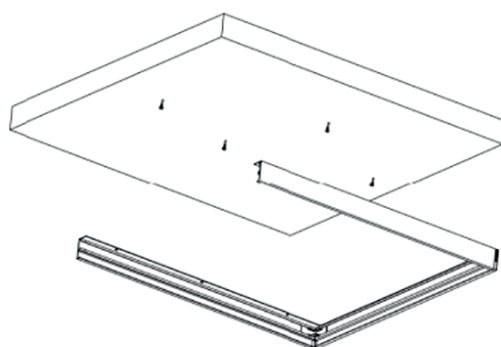

- 60917.FRAME Surface mounting frame 613x613x73mm (one piece set)
  61305.FRAME Surface mounting frame 313x1213x73mm (one piece set)
  60983.FRAME Surface mounting frame 313x1213x73mm (one piece set)

- 60917.FR.BASIC Surface mounting frame 613x613x73mm
  61305.FR.BASIC Surface mounting frame 313x1213x73mm
  60983.FR.BASIC Surface mounting frame 313x1213x73mm

- 60917.GYPSUM Gypsum Ceiling frame 625x625 (suitable for 596x596 panels)

Signify

The FORTIMO trademark is owned by Signify Holding B.V.

60917.CLIPS

Clips Set for 596x596mm panels (4pc)

61305.CLIPS

Clips Set for 296x1196mm panels (4pc)

60983.CLIPS

Clips Set for 596x1196mm panels (6pc)

60917.SUSP

Suspension Set for 596x596mm panels (2pc)

61305.SUSP

Suspension Set for 296x1196mm panels (2pc)

60983.SUSP

Suspension Set for 596x1196mm panels (3pc)