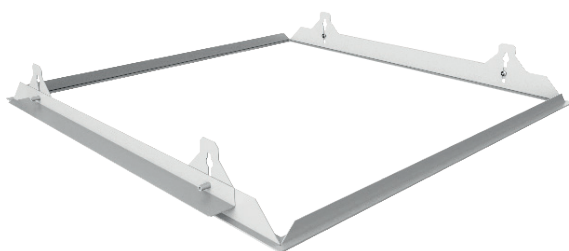

Key features and benefits

- Pendant cable set for suspension applications
- Surface mounted kit and Surface mounted kit basic for surface mounted applications
- Recessed frame and recessed clips to be used in recessed applications like plaster ceilings
- See the application matrix to see which accessory can be used with which panel

The FORTIMO trademark is owned by Signify Holding B.V.

- 60917.FRAME Surface mounting frame 613x613x73mm (one piece set)
 61305.FRAME Surface mounting frame 313x1213x73mm (one piece set)
 60983.FRAME Surface mounting frame 313x1213x73mm (one piece set)

- 60917.FR.BASIC Surface mounting frame 613x613x73mm
 61305.FR.BASIC Surface mounting frame 313x1213x73mm
 60983.FR.BASIC Surface mounting frame 313x1213x73mm

- 60917.GYPSUM Gypsum Ceiling frame 625x625 (suitable for 596x596 panels)

Signify

The FORTIMO trademark is owned by Signify Holding B.V.

60917.CLIPS

Clips Set for 596x596mm panels (4pc)

61305.CLIPS

Clips Set for 296x1196mm panels (4pc)

60983.CLIPS

Clips Set for 596x1196mm panels (6pc)