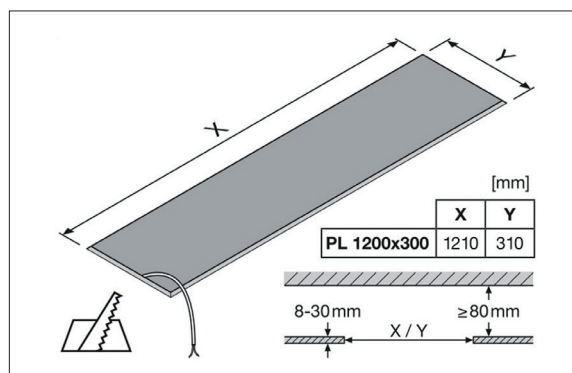

The FORTIMO trademark is owned by Signify Holding B.V.

- 60917.FRAME Surface mounting frame 613x613x73mm (one piece set)
 61305.FRAME Surface mounting frame 313x1213x73mm (one piece set)
 60983.FRAME Surface mounting frame 313x1213x73mm (one piece set)

- 60917.FR.BASIC Surface mounting frame 613x613x73mm
 61305.FR.BASIC Surface mounting frame 313x1213x73mm
 60983.FR.BASIC Surface mounting frame 313x1213x73mm

- 60917.GYPSUM Gypsum Ceiling frame 625x625 (suitable for 596x596 panels)