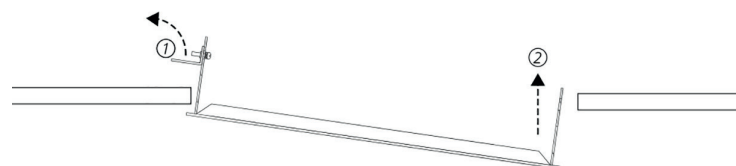

- 60917.GYPSUM Gypsum Ceiling frame 625x625 (suitable for 596x596 panels)