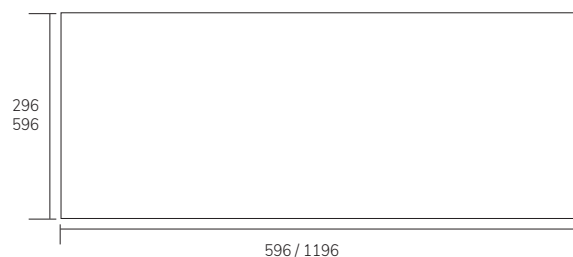

* Lichtstroom van armatuur, tolerantie van +/- 10%

* Luminaire luminous flux, tolerance of +/- 10%

Key features and benefits

- Efficacy up to 139 lm/W on module level
- Ultra-slim LED module
- Excellent light uniformity
- Meeting office standards for low UGR
- Good quality of light (CRI >80)
- A wide range of different sizes
- High flexibility of lumen output due to wide driver choice
- 5 year system warranty
- Module is provided with integrated quick install connector
- Excellent color consistency of 3 SDCM
- Single packaging for each panel

The FORTIMO trademark is owned by Signify Holding B.V.

60917.G3.1830

18w 3000k 2393lm

ηLB 100%