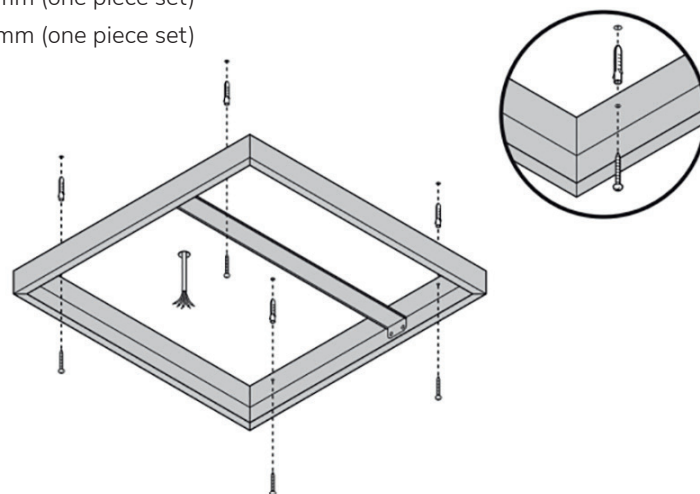

- 60917.FRAME Surface mounting frame 613x613x73mm (one piece set)
  61305.FRAME Surface mounting frame 313x1213x73mm (one piece set)
  60983.FRAME Surface mounting frame 313x1213x73mm (one piece set)

- 60917.FR.BASIC Surface mounting frame 613x613x73mm
  61305.FR.BASIC Surface mounting frame 313x1213x73mm
  60983.FR.BASIC Surface mounting frame 313x1213x73mm