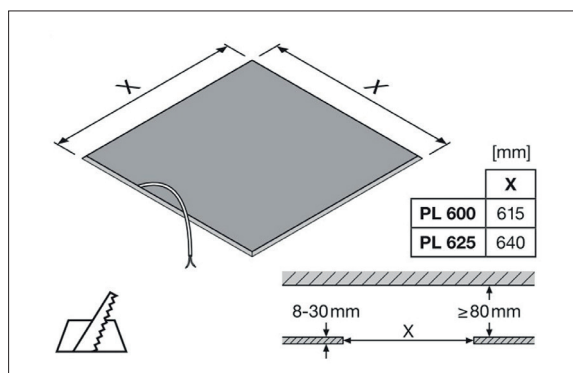

The FORTIMO trademark is owned by Signify Holding B.V.

- 60917.FRAME Surface mounting frame 613x613x73mm (one piece set)
 61305.FRAME Surface mounting frame 313x1213x73mm (one piece set)
 60983.FRAME Surface mounting frame 313x1213x73mm (one piece set)

- 60917.FR.BASIC Surface mounting frame 613x613x73mm
 61305.FR.BASIC Surface mounting frame 313x1213x73mm
 60983.FR.BASIC Surface mounting frame 313x1213x73mm

- 60917.GYPSUM Gypsum Ceiling frame 625x625 (suitable for 596x596 panels)