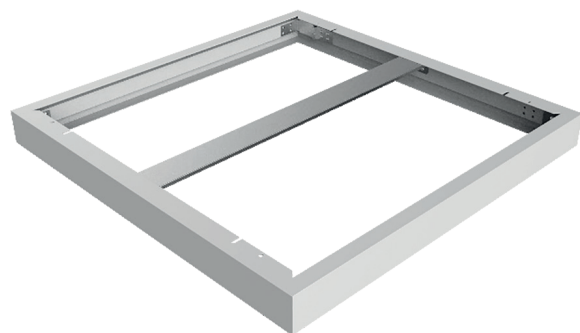

- 60917.FRAME Surface mounting frame 613x613x73mm (one piece set)
  61305.FRAME Surface mounting frame 313x1213x73mm (one piece set)
  60983.FRAME Surface mounting frame 313x1213x73mm (one piece set)

- 60917.FR.BASIC Surface mounting frame 613x613x73mm
  61305.FR.BASIC Surface mounting frame 313x1213x73mm
  60983.FR.BASIC Surface mounting frame 313x1213x73mm