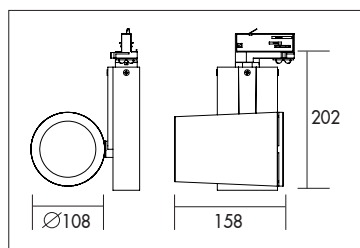

* Lichtstroom van armatuur, tolerantie van +/- 10%

* Luminaire luminous flux, tolerance of +/- 10%

Accessoires:

- Focus
- Ribbelglas
- Honingraat