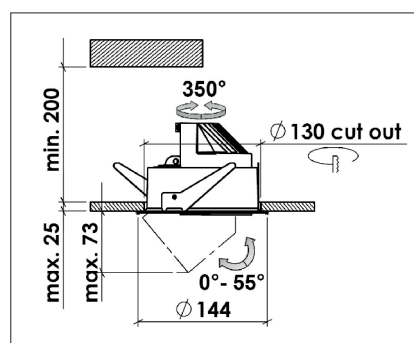

* Lichtstroom van armatuur, tolerantie van +/- 10%

* Luminaire luminous flux, tolerance of +/- 10%

20068W.09.19.30

9w 3000K

1370 lumen 19°

melis lighting