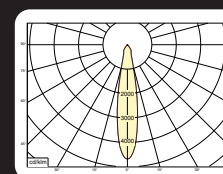

* Lichtstroom van armatuur, tolerantie van +/- 10%

* Luminaire luminous flux, tolerance of +/- 10%

20068W.09.19.30

9w 3000K

1370 lumen 19°

melis lighting