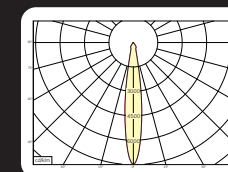

* Lichtstroom van armatuur, tolerantie van +/- 10%

* Luminaire luminous flux, tolerance of +/- 10%

20070B331530
33w 3000K
4441 lumen 15°

melis lighting

SPOTS SPOTS