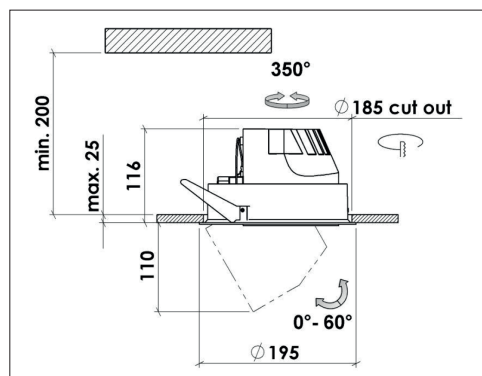

Round tiltable LED spot light with extractable luminaire head for maximum flexibility. Rotates through 350° and pivots through 55°. Facetted glossy 99,98% aluminium reflector with clear tempered glass diffuser. Low glare (UGR<17). Very suitable in hotels, bars and restaurants. Standard available in RAL 9005 (black). Delivered including external driver. Direct connection to 220-240VAC. Low maintenance and high life expectancy (50.000 hours L90B10). Colour stability, Mac Adam <3. Fast and easy mounting with springs. Five years warranty.

* Lichtstroom van armatuur, tolerantie van +/- 10%

* Luminaire luminous flux, tolerance of +/- 10%

20070B331530
33w 3000K
4441 lumen 15°

melis lighting

SPOTS SPOTS

Opties:

- 1,5 meter snoer met 3-polige Schuko stekker
- 0,5 meter snoer + GST18i3® connector (niet - dimbaar)
- 0,5 meter snoer + GST18i3® and BST14i2 connector (dim)
- 0,5 meter snoer + GST18i5® Blue connector male (dim)
- 2700K, 3500k of hogere CRI waarde 90
- Vlees, brood of Crisp White

Options:

- 1,5m cable with Schuko 3-pin plug
- 0,5 meter cable + GST18i3® connector (non - dimmable)
- 0,5 meter cable + GST18i3® and BST14i2 connector (dim)
- 0,5 meter cable + GST18i5® Blue connector male (dim)
- 2700k, 3500k or higher CRI values 90
- Meat, bread or Crisp White