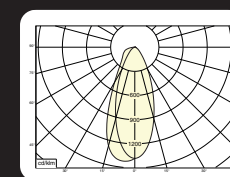

Options:

- 1,5m cable with Schuko 3-pin plug
- 0,5 meter cable + GST18i3® connector (non - dimmable)
- 0,5 meter cable + GST18i3® and BST14i2 connector (dim)
- 0,5 meter cable + GST18i5® Blue connector male (dim)
- IP65 upgrade, ring + clear glass
- Trimless version