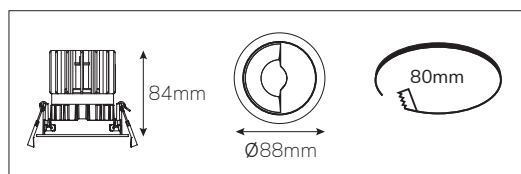

Options:

- 1,5m cable with Schuko 3-pin plug
- 0,5 meter cable + GST18i3® connector (non - dimmable)
- 0,5 meter cable + GST18i3® and BST14i2 connector (dim)
- 0,5 meter cable + GST18i5® Blue connector male (dim)
- IP65 upgrade, ring + clear glass
- Trimless version

trimless version optional