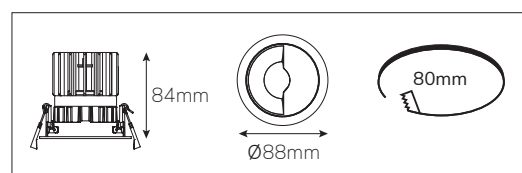

Modular round fixed LED spot light. Housing made of die casted white painted aluminium (RAL 9003). Flush reflector with wallwash effect to light the walls as high as the ceiling. Standard delivered in CRI > 90 (R9 > 80) COB SDCM < 2. Available with different beam angles and large range of accessories. Delivered with external driver. Direct connection to mains. Low maintenance and high life expectancy (50.000 hours L90B10). Fast and easy mounting with springs. Five years warranty.

* Lichtstroom van armatuur, tolerantie van +/- 10%

* Luminaire luminous flux, tolerance of +/- 10%

SPOTS SPOTS

Opties:

- 1,5 meter snoer met 3-polige Schuko stekker
- 0,5 meter snoer + GST18i3® connector (niet - dimbaar)
- 0,5 meter snoer + GST18i3® and BST14i2 connector (dim)
- 0,5 meter snoer + GST18i5® Blue connector male (dim)
- IP65 upgrade, ring + helder glas
- Trimless versie

Options:

- 1,5m cable with Schuko 3-pin plug
- 0,5 meter cable + GST18i3® connector (non - dimmable)
- 0,5 meter cable + GST18i3® and BST14i2 connector (dim)
- 0,5 meter cable + GST18i5® Blue connector male (dim)
- IP65 upgrade, ring + clear glass
- Trimless version