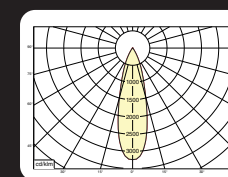

Options:

- 1,5m cable with Schuko 3-pin plug
- 0,5 meter cable + GST18i3® connector (non - dimmable)
- 0,5 meter cable + GST18i3® and BST14i2 connector (dim)
- 0,5 meter cable + GST18i5® Blue connector male (dim)
- IP65 upgrade, ring + clear glass
- Trimless version