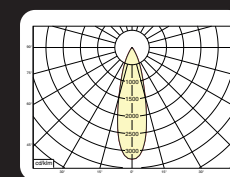

Options:

- 1,5m cable with Schuko 3-pin plug
- 0,5 meter cable + GST18i3® connector (non - dimmable)
- 0,5 meter cable + GST18i3® and BST14i2 connector (dim)
- 0,5 meter cable + GST18i5® Blue connector male (dim)
- IP65 upgrade, ring + clear glass
- Trimless version