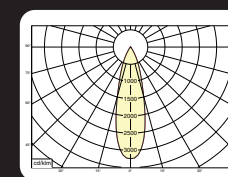

Options:

- 1,5m cable with Schuko 3-pin plug
- 0,5 meter cable + GST18i3® connector (non - dimmable)
- 0,5 meter cable + GST18i3® and BST14i2 connector (dim)
- 0,5 meter cable + GST18i5® Blue connector male (dim)
- IP65 upgrade, ring + clear glass
- Trimless version