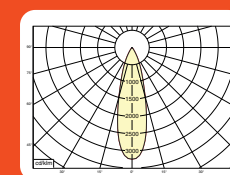

Options:

- 1,5m cable with Schuko 3-pin plug
- 0,5 meter cable + GST18i3® connector (non - dimmable)
- 0,5 meter cable + GST18i3® and BST14i2 connector (dim)
- 0,5 meter cable + GST18i5® Blue connector male (dim)
- IP65 upgrade, ring + clear glass
- Trimless version