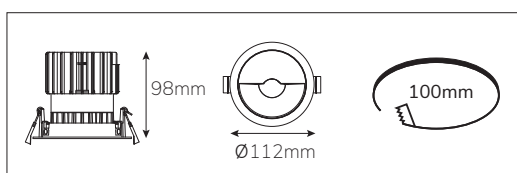

Options:

- 1,5m cable with Schuko 3-pin plug
- 0,5 meter cable + GST18i3® connector (non - dimmable)
- 0,5 meter cable + GST18i3® and BST14i2 connector (dim)
- 0,5 meter cable + GST18i5® Blue connector male (dim)
- IP65 upgrade, ring + clear glass
- Trimless version