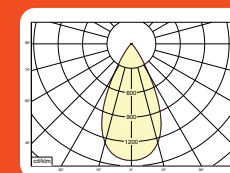

Options:

- 1,5m cable with Schuko 3-pin plug
- 0,5 meter cable + GST18i3® connector (non - dimmable)
- 0,5 meter cable + GST18i3® and BST14i2 connector (dim)
- 0,5 meter cable + GST18i5® Blue connector male (dim)
- IP65 upgrade, ring + clear glass
- Trimless version