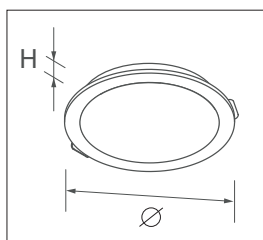

Wattage Wattage	Kleur Colour	Lumen* Lumen*	Diameter (mm) Diameter (mm)	Zaagmaat Cutsize	Hoogte(mm) Height(mm)	Gewicht (kg) Weight (kg)	Noodvoorz. (u) Emergency (h)	Artikelnr. Article number	Dali Dali
6,5w	3000k	810	90	80	30	0,20	1/3	61371B.30	61371B.32
9w	3000k	1140	122	105	30	0,25	1/3	61372B.30	61372B.32
17w	3000k	2140	175	156	30	0,35	1/3	61373B.30	61373B.32
24w	3000k	2945	175	156	30	0,35	1/3	61374B.30	61374B.32
21w	3000k	2710	225	200	30	0,60	1/3	61375B.30	61375B.32
30w	3000k	3705	225	200	30	0,60	1/3	61376B.30	61376B.32
6,5w	4000k	850	90	80	30	0,20	1/3	61371B.40	61371B.42
9w	4000k	1200	122	105	30	0,25	1/3	61372B.40	61372B.42
17w	4000k	2250	175	156	30	0,35	1/3	61373B.40	61373B.42
24w	4000k	3100	175	156	30	0,35	1/3	61374B.40	61374B.42
21w	4000k	2850	225	200	30	0,60	1/3	61375B.40	61375B.42
30w	4000k	3900	225	200	30	0,60	1/3	61376B.40	61376B.42

* Lichtstroom van armatuur, tolerantie van +/- 10%

* Luminaire luminous flux, tolerance of +/- 10%

Accessoires:

- Gemonteerde 1,5 meter snoer + stekker (2-polig) _____-K
- Gemonteerde 0,5 meter snoer + GST18i3® male _____-L
- Gemonteerde 2x0,5 meter snoer + GST18i3® male BST14i2 _____-Q

Accessories:

- Assembled 1,5 meter cable + plug (2-pole) _____-K
- Assembled 0,5 meter cable + GST18i3® male _____-L
- Assembled 2x0,5 meter cable + GST18i3® male + BST14i2 _____-Q