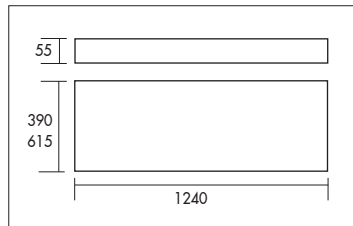

Elegant suspended luminaire designed for dentists or laboratories. With specular micro louvre or micro prism for minimal glare ( $UGR < 16$ ) and pleasant atmosphere. Housing made of white painted (RAL 9003) or grey (RAL 9006) extruded aluminium profiles. Besides 80% downwards lumen also 20% uplight for maximum comfort. High efficiency LEDs with high colour rendering  $CRI > 90$ . Low maintenance and high life expectancy (50.000 hours L80B10). Colour stability, Mac Adam  $< 3$ . Warranty 5 years.

Wattage Watts	Kleur Colour	Behuizing Housing	Diffuser Diffuser	Lumen* Lumen*	CRI (Ra) CRI (Ra)	Breedte (mm) Width (mm)	Lengte (mm) Length (mm)	Hoogte (mm) Height (mm)	Gewicht (kg) Weight (kg)	Artikel nr. Article no.
97w	4000k	wit/white	micro prism	9707	>90	390	1240	55	12	23009WM.97.40
195w	4000k	wit/white	micro prism	19.512	>90	615	1240	55	17	23009WM.195.40
97w	4000k	grijs/grey	micro prism	9707	>90	390	1240	55	12	23009GM.97.40
195w	4000k	grijs/grey	micro prism	19.512	>90	615	1240	55	17	23009GM.195.40
80w	4000k	wit/white	micro louvre	7370	>90	390	1240	55	12	23009W.80.40
155w	4000k	wit/white	micro louvre	14.138	>90	615	1240	55	17	23009W.155.40
80w	4000k	grijs/grey	micro louvre	7370	>90	390	1240	55	12	23009G.80.40
155w	4000k	grijs/grey	micro louvre	14.138	>90	615	1240	55	17	23009G.155.40

\* Lichtstroom van armatuur, tolerantie van +/- 10%

\* Luminaire luminous flux, tolerance of +/- 10%

micro prisma

micro louvre

23009WM.97.40  
97w 4000k 9707lm  
 $\eta_{LB}$  83,6% Up 16,4% Down

melis lighting