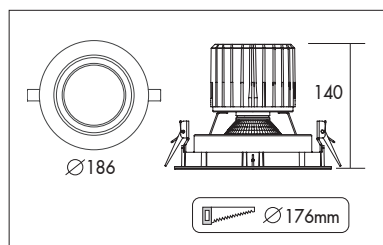

* Lichtstroom van armatuur, tolerantie van +/- 10%

* Luminaire luminous flux, tolerance of +/- 10%