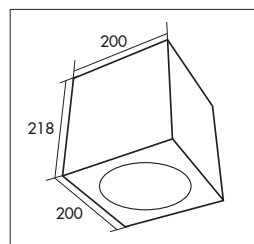

Box Tilt Focus BLACK

Vierkante box met ronde kantelbare LED downlight voor krachtige accentverlichting. 350° draaibaar en 25° kantelbaar. Gefacetteerde hoogglans 99,98% aluminium reflector met helder gehard glazen afscherming en decoratieve sierrand voor lage verblinding (UGR<19). Dankzij een modulaire ring kunnen verschillende accessoires op de Aron geklikt worden. Hierdoor zeer geschikt als accent verlichting in hotels en winkels. Verkrijgbaar in RAL9003 (wit) en RAL 9005 (zwart). Directe aansluiting op 220-240VAC. Onderhoudsarm en hoge levensduurverwachting (50.000 uur L90B10). Kleur stabiliteit, Mac Adam <3. Vijf jaar garantie.

Square shaped box with round tiltable LED for powerful accent lighting. Rotates through 350° and pivots through 25°. Facetted glossy 99,98% aluminium reflector with clear hardened glass shielding and decorative trim for low glare (UGR<19). Onto the modular die cast aluminium trim several accessories can be clicked making it very suitable as spot light in shops, hotels and restaurants. Standard available in RAL9003 (white) or RAL 9005 (black). Direct connection to 220-240VAC. Low maintenance and high life expectancy (50.000 hours L90B10). Colour stability, Mac Adam <3. Five years warranty.

Behuizing (excl. lichtbron) Housing (excl. light source)	Gewicht (kg) Weight (kg)	Artikelnr. Article number
1-lamp black	1,7	26005B.200
2-lamp black	2,6	26005B.400

LICHTBRON (ARON) / LIGHTSOURCE (ARON)