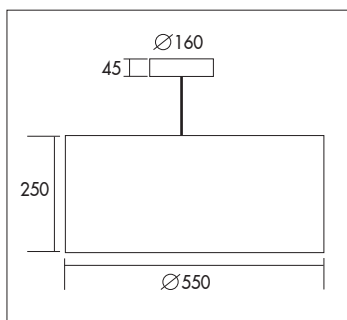

Chic round suspended luminaire. Fabricated out of a synthetic base with a Chintz fabric, 75% viscose 25% polyamide (nylon) finish. Equipped with high efficiency LEDs (CRI>80). Atmospheric light image both up and down. Suited for flagship stores, high end retail, villas, nights, hotels. Including black ceiling cap and 2.15m powercord. All electronic components inside the housing. Fast and easy mounting. Low maintenance and high life expectancy (50.000 hours L90B10). Colour stability, Mac Adam <3. Five years warranty.

Wattage Watts	Kleur Colour	Lumen Lumen	Hoogte (mm) Height (mm)	Diameter (mm) Diameter (mm)	Gewicht (kg) Weight (kg)	Noodvoorz. (u) Emergency (h)	Artikel nr. Article nr.	Dali Dali
24w+12w	2700k	5985	250	550	2,8	1/3	61271.550.27	61271.550.272
24w+12w	3000k	6300	250	550	2,8	1/3	61271.550.30	61271.550.32
24w+12w	4000k	6615	250	550	2,8	1/3	61271.550.40	61271.550.42

* Lichtstroom van armatuur, tolerantie van +/- 10%

* Luminaire luminous flux, tolerance of +/- 10%

Losse kap

Lambshade only

61271.cap._

_ = color nr.