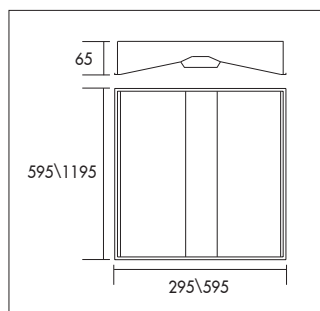

* Lichtstroom van armatuur, tolerantie van +/- 10%

* Luminaire luminous flux, tolerance of +/- 10%

Opties:

- Daglichtregeling
- Bewegingsmelder
- Daglichtregeling & bewegingssensor
- GST18i3® connector + BST14i2 connector
- GST18i5® connector
- Andere RAL kleur

Optional:

- Daylight control sensor
- Motion sensor
- Daylight control & motion sensor
- GST18i3® connector + BST14i2 connector
- GST18i5® connector
- Different RAL colour

29516MA.16.30

16w 3000k 1900lm
ηLB 100%