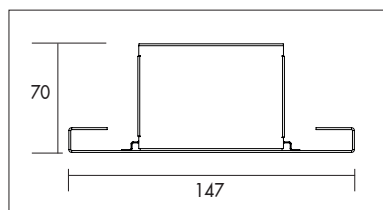

Recessed LED luminaire with decorative perforation for plenum ventilation in trim. With high efficiency Tuneable white technology. Housing made of white painted (RAL 9003) sheet metal. Micro prism diffuser (UGR<18) with wide beam angle >95°. Therefore very suitable for offices, classrooms and other working areas where there are high demands for comfortable light. Low maintenance and high life expectancy (60.000 hours L90B10). Colour stability, Mac Adam <3. Warranty 5 years.

Wattage Watts	Kleur Colour	Lumen* Lumen*	CRI (Ra) CRI (Ra)	Lengte (mm) Length (mm)	Breedte (mm) Width (mm)	Hoogte (mm) Height (mm)	Gewicht (kg) Weight (kg)	Noodvoorz. (u) Emergency (h)	Artikel nr. Article no.
18w	2700k - 6500k	2265	>80	595	147	70	2	1	23010M.18.TW
36w	2700k - 6500k	4525	>80	1195	147	70	4	1	23010M.36.TW
46w	2700k - 6500k	5660	>80	1495	147	70	5	1	23010M.46.TW

* Lichtstroom van armatuur, tolerantie van +/- 10%

* Luminaire luminous flux, tolerance of +/- 10%

Opties:

- Daglicht en bewegingsregeling ingebouwd in de diffuser
- M625 plafondmaat
- 5000k
- CRI>90
- GST18i3® connector + BST14i2 connector
- GST18i5® connector
- Andere RAL kleur

Options:

- Daylight and motion control sensor build into the diffuser
- M625 ceiling size
- 5000k
- CRI>90
- GST18i3® connector + BST14i2 connector
- GST18i5® connector
- Different RAL colour