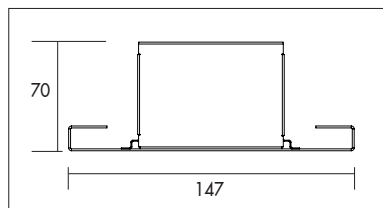

Recessed LED luminaire with decorative perforation for plenum ventilation in trim. With high efficiency Tuneable white technology. Housing made of white painted (RAL 9003) sheet metal. With specular aluminum Miro louvre with low UGR (<19) and wide beam angle >92°. Therefore very suitable for offices, classrooms and other working areas where there are high demands for comfortable light. Low maintenance and high life expectancy (60.000 hours L90B10). Colour stability, Mac Adam <3. Warranty 5 years.

Wattage Watts*	Kleur Colour	Lumen* Lumen*	CRI (Ra) CRI (Ra)	Lengte (mm) Length (mm)	Breedte (mm) Width (mm)	Hoogte (mm) Height (mm)	Gewicht (kg) Weight (kg)	Noodvoorz. (u) Emergency (h)	Artikel nr. Article no.
15w	2700k - 6500k	1905	>80	1195	147	52	4,5	1	23010W.15.TW
29w	2700k - 6500k	3596	>80	1195	147	52	4,5	1	23010W.29.TW
18w	2700k - 6500k	2286	>80	1495	147	52	5,5	1	23010W.18.TW
27w	2700k - 6500k	3348	>80	1495	147	52	5,5	1	23010W.27.TW
50w	2700k - 6500k	6050	>80	1495	147	52	5,5	1	23010W.50.TW

* Lichtstroom van armatuur, tolerantie van +/- 10%

* Luminaire luminous flux, tolerance of +/- 10%

Opties:

- Daglicht en bewegingsregeling ingebouwd in de diffuser
- M625 plafondmaat
- GST18i3® connector + BST14i2 connector
- GST18i5® connector
- Andere RAL kleur

Options:

- Daylight and motion control sensor build into the diffuser
- M625 ceiling size
- GST18i3® connector + BST14i2 connector
- GST18i5® connector
- Different RAL colour