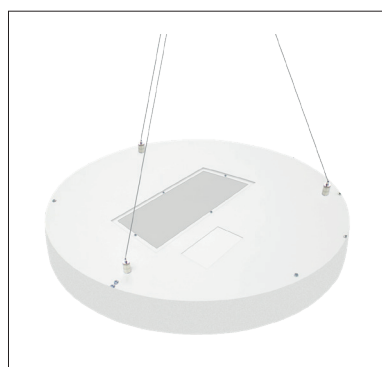

Round suspended LED luminaire made of white (RAL 9003) painted aluminium (optionally black RAL 9005 or silver grey RAL 9006), with direct and indirect beam angle. Completely homogeneously illuminated with dual satinised PMMA cover or micro prisma diffuser. The EasySense sensor combines occupancy sensing, daylight harvesting and task tuning. Up to 40 sensors can be grouped wireless. Suitable for shopping centres, social and cultural amenities or representation areas. Delivered including pendant suspension, steel cables (3m) and mains cable (3,5m). Low maintenance and high life expectancy (50.000 hours L80B10). Colour stability, Mac Adam <3. Warranty five years.

Opaal / Opal

Wattage Wattage	Kleur Colour	Diameter (mm) Diameter (mm)	Lumen* Lumen*	Gewicht (kg) Weight (kg)	Artikelnr. Article number	Dali Dali	Casambi Casambi	EasySense EasySense
16w-12w	3000k	350	1975/1485	3,7	26004_OP.35.30	26004_OP.35.32	26004_OP.35.35	26004_OP.35.37**
34w-18w	3000k	600	4200/2225	4,9	26004_OP.60.30	26004_OP.60.32	26004_OP.60.35	26004_OP.60.37
60w-23w	3000k	900	7410/2840	7,0	26004_OP.90.30	26004_OP.90.32	26004_OP.90.35	26004_OP.90.37
90w-23w	3000k	1200	11.115/2840	9,5	26004_OP.120.30	26004_OP.120.32	26004_OP.120.35	26004_OP.120.37
16w-12w	4000k	350	2075/1555	3,7	26004_OP.35.40	26004_OP.35.42	26004_OP.35.45	26004_OP.35.47**
34w-18w	4000k	600	4410/2335	4,9	26004_OP.60.40	26004_OP.60.42	26004_OP.60.45	26004_OP.60.47
60w-23w	4000k	900	7780/2985	7,0	26004_OP.90.40	26004_OP.90.42	26004_OP.90.45	26004_OP.90.47
90w-23w	4000k	1200	11.670/2985	9,5	26004_OP.120.40	26004_OP.120.42	26004_OP.120.45	26004_OP.120.47

_ W=wit / B=zwart / G=grijs

_ W=white / B=black / G=grey

* Lichtstroom van armatuur, tolerantie van +/- 10%

* Luminaire luminous flux, tolerance of +/- 10%

** EasySense diameter 400mm

** EasySense diameter 400mm