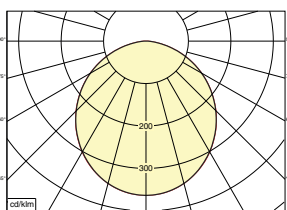

Options:

- Integrated motionsensor
- EasySense-sensor

26002_M.35.30
16W 3000K 2145lm
ηLB 100%