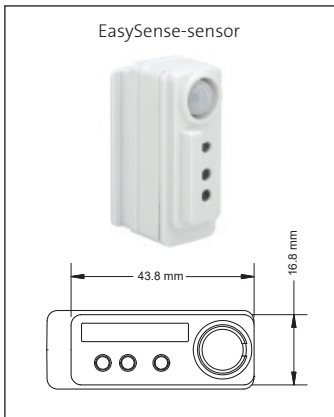

Options:

- Integrated motionsensor
- EasySense-sensor

26002_M.35.30
16W 3000K 2145lm
ηLB 100%