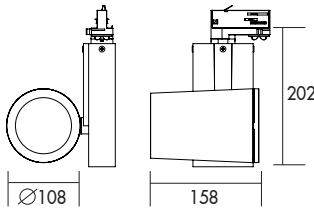

Compact LED spot light for 3-phase tracks. Die casted aluminium black (RAL 9005) painted housing. Rotates through 350° and pivots through 90°. Facetted high efficiency reflector with clear diffuser and low glare (UGR<19). Very suitable as directional spot light in shops. Supplied including 3-phase adapter. Low maintenance and high life expectancy (50.000 hours L90B10). Colour stability, Mac Adam <3. Fast and easy mounting. Five years warranty.