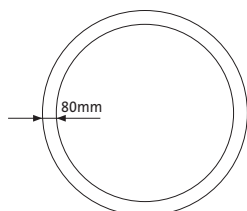

Micro Prisma / Micro Prism

Wattage Watts	Kleur Colour	Lumen* Lumen*	CRI	Diameter (mm) Length (mm)	Hoogte (mm) Height (mm)	Gewicht (kg) Weight (kg)	Artikel nr. Article no.	Dali
24w	3000k	2520	>80	400	82	-	26003MP_400.30	26003MP_400.32
41w	3000k	4300	>80	600	82	-	26003MP_600.30	26003MP_600.32
65w	3000k	6825	>80	900	82	-	26003MP_900.30	26003MP_900.32
85w	3000k	8925	>80	1200	82	-	26003MP_1200.30	26003MP_1200.32
140w	3000k	14.700	>80	2000	82	-	26003MP_2000.30	26003MP_2000.32
180w	3000k	18.900	>80	2500	82	-	26003MP_2500.30	26003MP_2500.32
220w	3000k	23.100	>80	3000	82	-	26003MP_3000.30	26003MP_3000.32
350w	3000k	36.750	>80	3500	82	-	26003MP_3500.30	26003MP_3500.32
24w	4000k	2650	>80	400	82	-	26003MP_400.40	26003MP_400.42
41w	4000k	4515	>80	600	82	-	26003MP_600.40	26003MP_600.42
65w	4000k	7170	>80	900	82	-	26003MP_900.40	26003MP_900.42
85w	4000k	9370	>80	1200	82	-	26003MP_1200.40	26003MP_1200.42
140w	4000k	15.435	>80	2000	82	-	26003MP_2000.40	26003MP_2000.42
180w	4000k	19.845	>80	2500	82	-	26003MP_2500.40	26003MP_2500.42
220w	4000k	24.255	>80	3000	82	-	26003MP_3000.40	26003MP_3000.42
350w	4000k	38.590	>80	3500	82	-	26003MP_3500.40	26003MP_3500.42

_ W=wit / B=zwart / G=grijs

_ W=white / B=black / G=grey

Opaal / Opal

Wattage Watts	Kleur Colour	Lumen* Lumen*	CRI	Diameter (mm) Length (mm)	Hoogte (mm) Height (mm)	Gewicht (kg) Weight (kg)	Artikel nr. Article no.	Dali
24w	3000k	2270	>80	400	82	-	26003OP_400.30	26003OP_400.32
41w	3000k	3870	>80	600	82	-	26003OP_600.30	26003OP_600.32
65w	3000k	6145	>80	900	82	-	26003OP_900.30	26003OP_900.32
85w	3000k	8035	>80	1200	82	-	26003OP_1200.30	26003OP_1200.32
140w	3000k	13.230	>80	2000	82	-	26003OP_2000.30	26003OP_2000.32
180w	3000k	17.000	>80	2500	82	-	26003OP_2500.30	26003OP_2500.32
220w	3000k	20.790	>80	3000	82	-	26003OP_3000.30	26003OP_3000.32
350w	3000k	33.075	>80	3500	82	-	26003MP_3500.30	26003MP_3500.32
24w	4000k	2385	>80	400	82	-	26003OP_400.40	26003OP_400.42
41w	4000k	4065	>80	600	82	-	26003OP_600.40	26003OP_600.42
65w	4000k	6455	>80	900	82	-	26003OP_900.40	26003OP_900.42
85w	4000k	8435	>80	1200	82	-	26003OP_1200.40	26003OP_1200.42
140w	4000k	13.895	>80	2000	82	-	26003OP_2000.40	26003OP_2000.42
180w	4000k	17.860	>80	2500	82	-	26003OP_2500.40	26003OP_2500.42
220w	4000k	21.830	>80	3000	82	-	26003OP_3000.40	26003OP_3000.42
350w	4000k	35.055	>80	3500	82	-	26003MP_3500.40	26003MP_3500.42

_ W=wit / B=zwart / G=grijs

_ W=white / B=black / G=grey