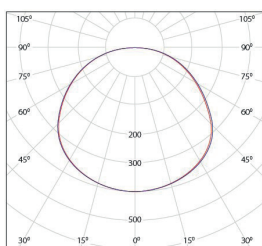

26003.MP_400.30
24w 3000k 2520 lumen
ηLB 100%

*Lichtstroom van armatuur, tolerantie van +/- 10%

*Luminaire luminous flux, tolerance of +/- 10%