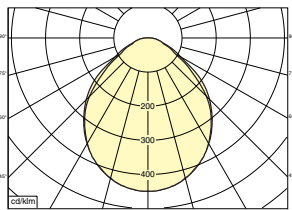

29578W.25.30-M
25w 3000k 1940lm
 η LB 100%